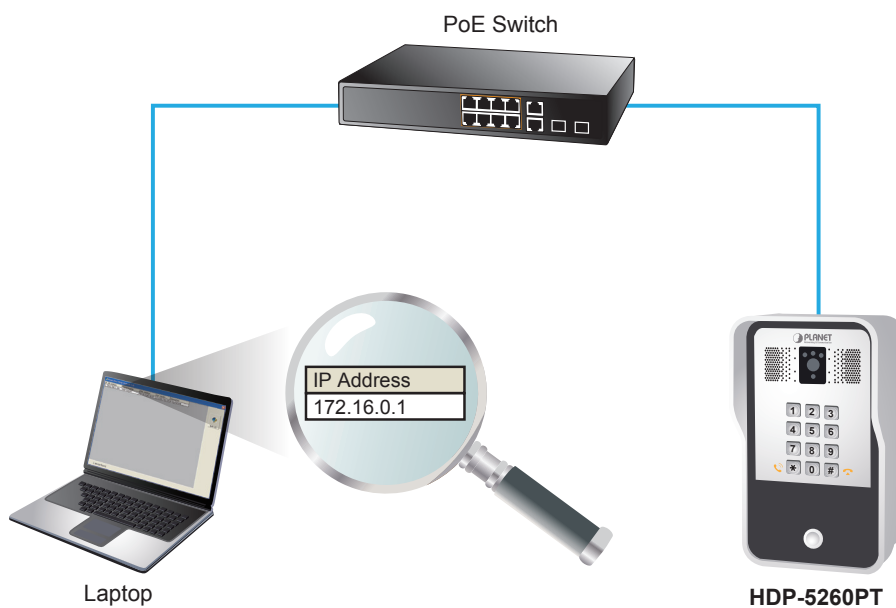

SIP 2.0 Standard Compliance

The HDP-5260PT supports Session Initiation Protocol 2.0 (RFC 3261) for easy integration with general voice over IP system. The IP phone is able to broadly interoperate with equipment provided by VoIP infrastructure providers, thus enabling them to provide their customers with better multimedia exchange services.

A Door Guard for Extreme Conditions

The HDP-5260PT comes with a robust door intercom for apartment complexes to ensure maximum resilience and security. Its camera with night vision and resilience to dust, water (IP65) and vandalism (IK10) is watchful, making sure the area remains safe.

AEC (Acoustic Echo Cancellation)

Acoustic Echo Cancellation (AEC) technology is adopted in PLANET's HDP-5260PT Door Phone and HTS-1000P Touch Screen Control Pad to enable users to minimize the voice/sound signal distortion shown in the diagram below, thus guaranteeing the best-in-class sound quality.

Finding the Door Phone via Planet Search Tool

PLANET Search Tool is a simple, freely-available application for locating intercoms from the IP family in the network. After searching the network, the application shows the device name, firmware version and IP address of all intercoms found on a chart. This simplifies the administration and installation of intercom systems. Simply run the easy-to-use software to get immediate results.