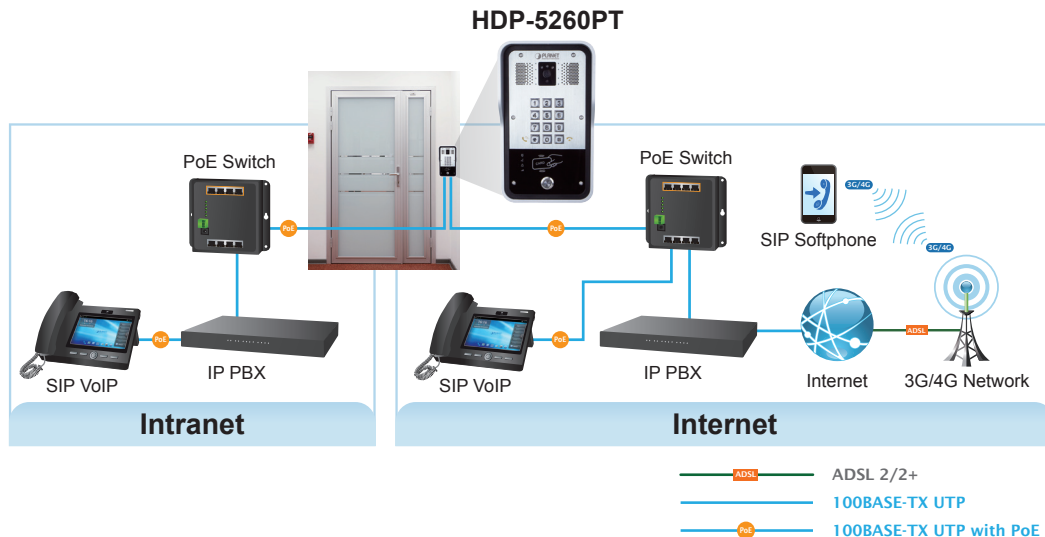

720p SIP Multi-unit Apartment Vandalproof Door Phone with RFID and PoE

Security is Ensured with PLANET Video Door Phone

PLANET HDP-5260PT is a SIP Door Phone with PoE feature. It supports H.264/H.263 compression format and delivers excellent picture quality in 720p HD resolutions at 10~30 frames per second (fps). The door phone has night vision that can capture any unusual activity in low light. It also supports HD (High Definition) voice and G.722 codec that relax bandwidth limitation and provide clear communications. It provides the flexibility and control required for high-quality property complex visitor management, property protection, intercom, and message service.

AEC (Acoustic Echo Cancellation)

Acoustic Echo Cancellation (AEC) technology is adopted in PLANET's HDP-5260PT Door Phone and HTS-1000P Touch Screen Control Pad to enable users to minimize the voice/sound signal distortion shown in the diagram below, thus guaranteeing the best-in-class sound quality.

Finding the Door Phone via Planet Search Tool

PLANET Search Tool is a simple, freely-available application for locating intercoms from the IP family in the network. After searching the network, the application shows the device name, firmware version and IP address of all intercoms found on a chart. This simplifies the administration and installation of intercom systems. Simply run the easy-to-use software to get immediate results.

The HDP-5260PT supports 802.3af PoE interface without worrying the electric source. It supports two-way voice communication and remote door release function. Additionally, the HDP-5260PT has an excellent interoperability using SIP standard VoIP signaling feature by interworking with IP PBX services and video phone.