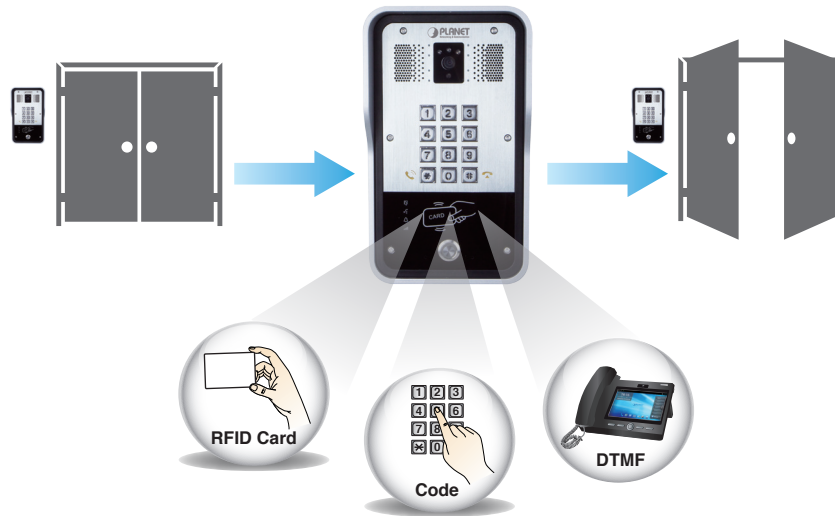

SIP 2.0 Standard Compliance

The HDP-5260PT supports Session Initiation Protocol 2.0 (RFC 3261) for easy integration with general voice over IP system. The IP phone is able to broadly interoperate with equipment provided by VoIP infrastructure providers, thus enabling them to provide their customers with better multimedia exchange services.

A Door Guard for Extreme Conditions

The HDP-5260PT comes with a robust door intercom for apartment complexes to ensure maximum resilience and security. Its camera with night vision and resilience to dust, water (IP65) and vandalism (IK10) is watchful, making sure the area remains safe.