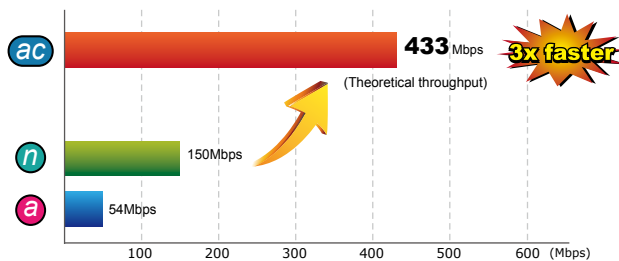

# 433Mbps Dual Band 802.11ac Wireless USB Adapter

## High-speed 802.11ac Wireless Experience

The WDL-U600AC offers a reliable and cost-effective wireless extended solution. It adopts the next-generation IEEE 802.11ac 5GHz standard with 1T1R antenna technology and is backward compatible with IEEE 802.11a and 802.11n. The WDL-U600AC supports USB 2.0 interface that integrates with transmitting and receiving data at one channel to enable the speed to go up to 433Mbps for both data upload and download when working with 11ac device.

Maximum Speed: Next Generation 802.11ac vs. 802.11n

- 2.4GHz and 5GHz Dual Band wireless connectivity
- Complies with IEEE 802.11a/n/ac and IEEE 802.11b/g/n standard
- 5GHz band support to optimize HD video streaming and online gaming
- Built-in internal antennas with 1T1R MIMO technology
- Maximal speed up to 433Mbps upload and download at 5GHz frequency band
- USB 2.0 / 1.1 attached interface
- Supports Software AP mode and Universal Repeater mode at Win7/8 operating system
- Supports WEP 64/128-bit, WPA, WPA-PSK, WPA2, WPA2-PSK (TKIP/AES encryption)
- Wi-Fi Protected Setup (WPS) support
- User-friendly GUI wireless configuration utility
- Easy to install using the multi-language setup wizard
- Windows XP, Win7, Win 8, Linux, and MAC OS X ready
- Low Power usage with Advanced Power Management