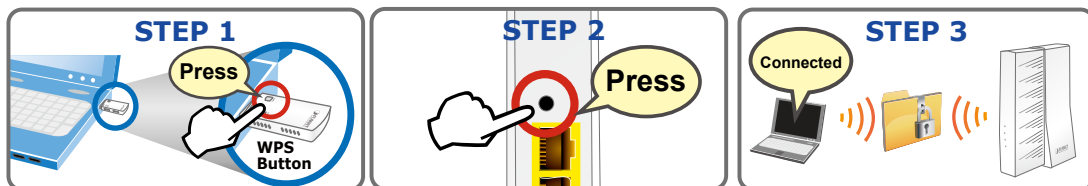

**WPS (Wi-Fi Protected Setup)**  
Quick & Easy Wireless Connection

*Software Access Point Function for Wireless Connection Sharing*

More than just being an adapter for PC and laptop connecting to high speed wireless network, the WDL-U600AC can also become a wireless access point. By applying the USB Wireless LAN Utility included in the package, users can switch the WDL-U600AC operation mode between Station mode and Access Point mode. When the WDL-U600AC is in the Access Point mode, it turns to a Wi-Fi Hotspot. The Wi-Fi supported devices such as iPhone / Android / Windows Phone / iPad / NDS / PSP can connect to it and share the wireless access easily. Therefore, travelers would then be worry free to connect to Internet wirelessly via the WDL-U600AC when there is only wired Internet available anywhere.