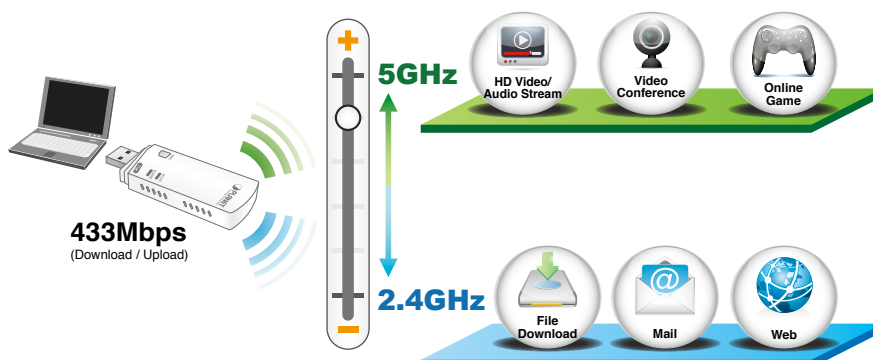

## High-speed 802.11ac Wireless Experience

The WDL-U600AC offers a reliable and cost-effective wireless extended solution. It adopts the next-generation IEEE 802.11ac 5GHz standard with 1T1R antenna technology and is backward compatible with IEEE 802.11a and 802.11n. The WDL-U600AC supports USB 2.0 interface that integrates with transmitting and receiving data at one channel to enable the speed to go up to 433Mbps for both data upload and download when working with 11ac device.

## 2.4G and 5G Dual Band Wireless Connectivity

The WDL-U600AC is a cost-effective, highly-integrated USB Wireless Adapter adopting the dual band technology that supports 2.4GHz or 5GHz wireless signals on a Wireless Adapter. It fully complies with 802.11a/b/g/n/ac specifications, providing feature-rich wireless connectivity at high standards, and delivering reliable throughput from an extended distance. Its optimized RF architecture and baseband algorithms provide superb performance with low power consumption. The WDL-U600AC Wireless USB Adapter is designed to support standard based features in the areas of security, quality of service and international regulation, giving end users the greatest performance anytime in any circumstance.