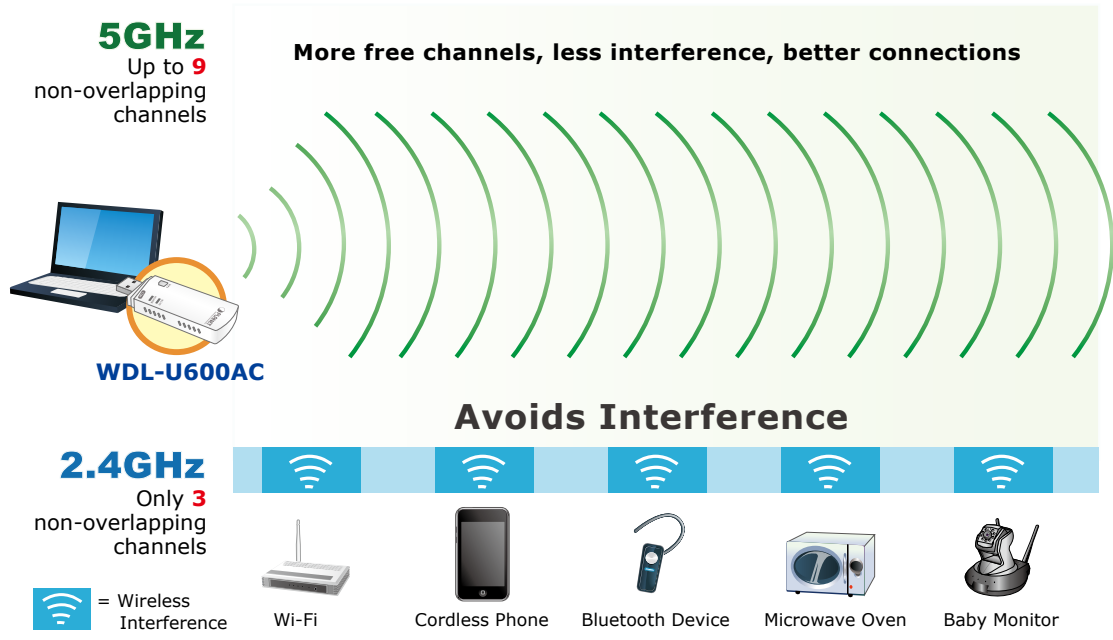

Benefits of High-speed 5GHz Signal

Since there are more and more wireless applications and electric devices using the radio frequency of 2.4GHz, the wireless channel of 2.4GHz has been already too crowded for clients to enjoy the high-speed wireless connection. In order to avoid the wireless interference between each other, the WDL-U600AC provides users with the radio frequency of 5GHz for watching HD videos or playing online games additionally. This function makes the WDL-U600AC more suitable for multimedia applications requiring wider bandwidth.