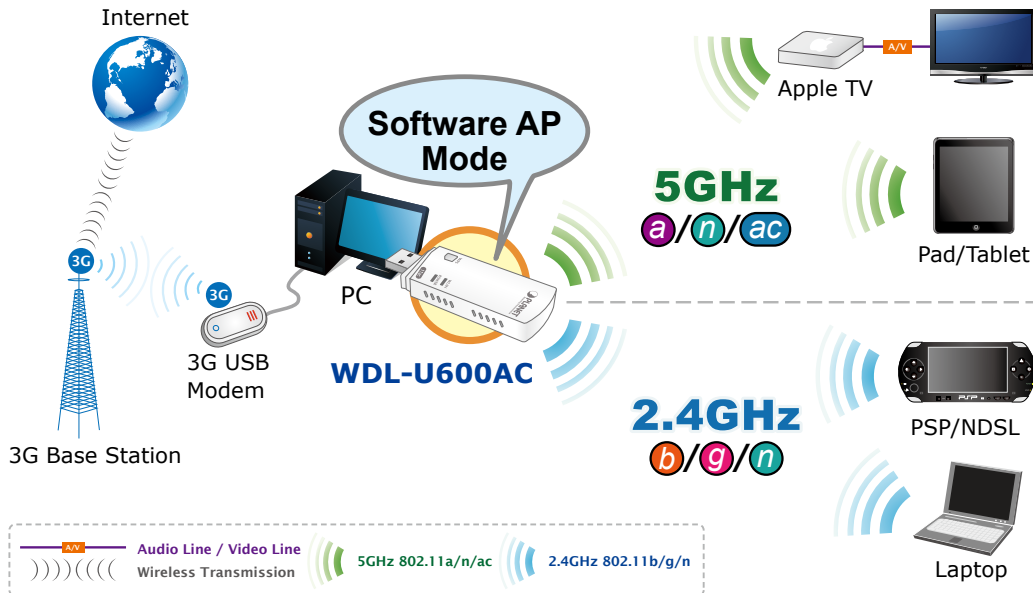

\*The 24 channels are defined by the theory. The actual application will vary based on the regulation in different regions and countries.

**Advanced Wireless Security**

The WDL-U600AC provides advanced security features including 64/128-bit WEP, WPA / WPA2 and WPA-PSK / WPA2-PSK with TKIP/AES encryption. Furthermore, in order to simplify the security configurations, WPS (Wi-Fi Protected Setup) function is included to offer a convenient and fast connection method for users as well.

**WPS (Wi-Fi Protected Setup)**  
Quick & Easy Wireless Connection

*Software Access Point Function for Wireless Connection Sharing*

More than just being an adapter for PC and laptop connecting to high speed wireless network, the WDL-U600AC can also become a wireless access point. By applying the USB Wireless LAN Utility included in the package, users can switch the WDL-U600AC operation mode between Station mode and Access Point mode. When the WDL-U600AC is in the Access Point mode, it turns to a Wi-Fi Hotspot. The Wi-Fi supported devices such as iPhone / Android / Windows Phone / iPad / NDS / PSP can connect to it and share the wireless access easily. Therefore, travelers would then be worry free to connect to Internet wirelessly via the WDL-U600AC when there is only wired Internet available anywhere.