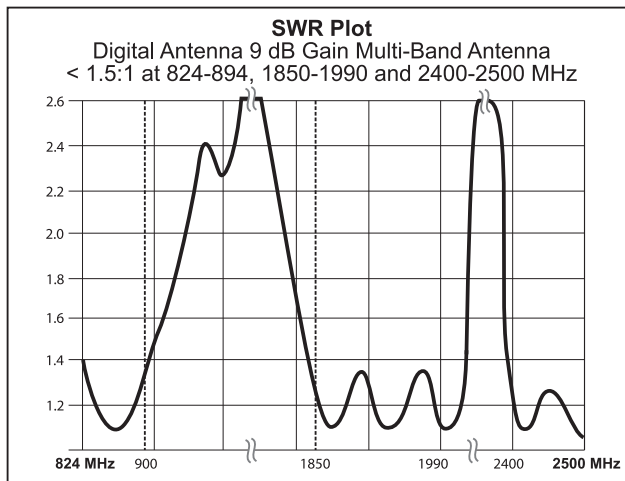

### Product Technical Specifications

P/N 426-PW

<b>Radiation Pattern</b>	Directional
<b>Gain</b>	9 dBi
<b>Beam Width</b>	H65° V55°
<b>Bandwidth VSWR &lt; 1.5:1</b>	824-894   1850-1990   2400-2500 MHz
<b>Impedance</b>	50 ohms
<b>Max input power</b>	50 watts
<b>Dimensions</b>	7" OD x 9" h x 1.75" d (178 x 228 x 44.5 mm)
<b>Weight</b>	1.1 lbs. (.3 kg)
<b>RF Connector</b>	Type N female
<b>Installation</b>	Wall mount (included)
<b>Dome Color</b>	White
<b>Temperature</b>	-40 to +167° F (-40 to + 75° C)