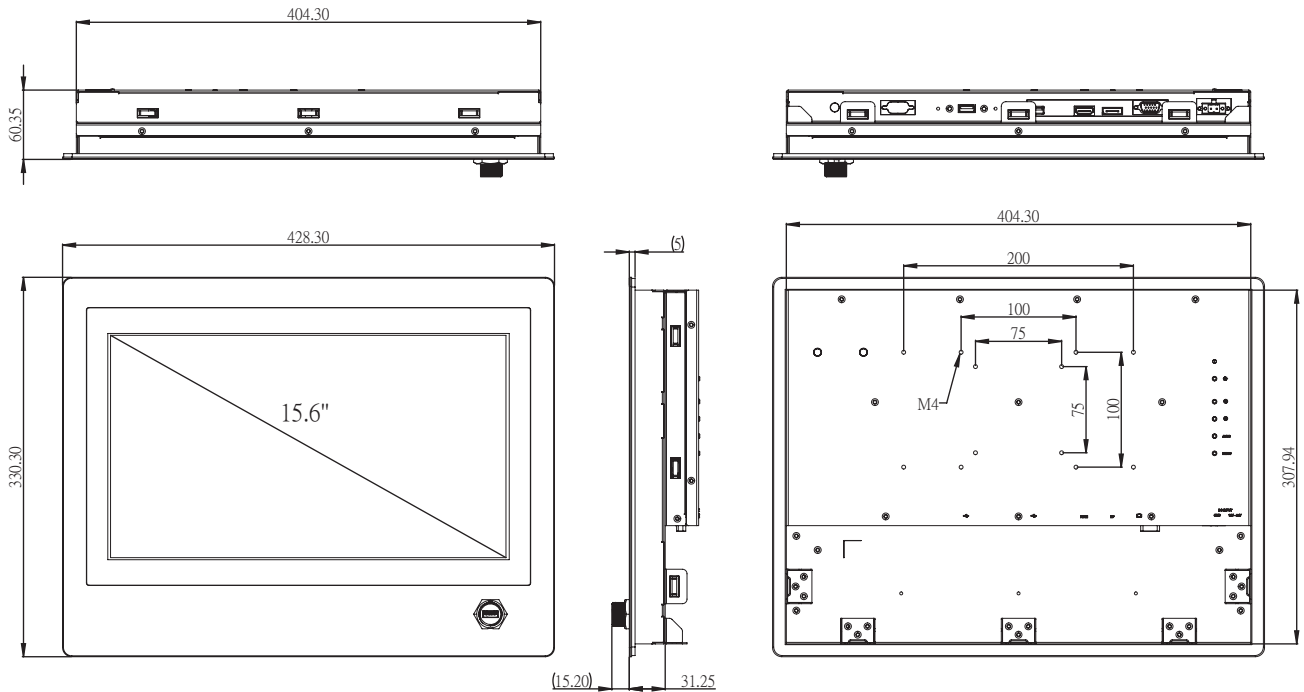

→ Packing List

Description
1 x TPM-3315PW
1 x USB Cable
1 x VGA Cable
1 x Power Adapter
12 x Panel Mounting Screws

→ Optional Items

Part No.	Description
ACS-100-STD	LCD VESA Table Stand

→ Ordering Information

Part No.	Description
TPM-3315PW-A1	15.6" HD 1366 x 768, IP65 Stainless Flat Panel, Projected Capacitive Multi-touch Display

→ Dimensions

Cut out : 406.3 * 310mm

→ Specifications

Model		TPM-3315PW
Display	Panel Size	15.6" LCD Panel
	Resolution	1366 x 768 (HD)
	Viewing Angle	80 x 80 (H) x 80 x 80 (V)
	Brightness	300 (cd/m ²)
	Color Support	16.7 M
	Contrast Ratio	500 : 1
	Response Time	8 (msec)
Touchscreen	Type	Projected Capacitive
	Surface Hardness	7 Mohs
	Durability	-
	Transparency	90% (±3%)
I/O Interface	Input & Video Interface	Front IP65 USB input, 1 Display Port, 1 HDMI, 1 VGA
	Touch Interface	USB interface
OSD Control	Function Key	1 RS-232, DB-9 Connector Remote OSD control 5 Keys : Menu, Up, Down, Auto Adjust, Monitor Power on/off
Power	Power Connector	Phoenix Terminal Block, 2 pins
	Power Input	12-24 V DC power input, single power source
	Power Consumption (Typical)	10.1 W
Environment	Operating Temperature	-20~60°C (-4~140°F)
	Storage Temperature	-30~70°C (-22~158°F)
	Humidity	5~95% @ 40°C, Non-condensing
	Vibration	5-500Hz, 0.026 G ² /Hz, 2.16 Grms, X, Y, Z, 1 hour per axis
General	Ingress Protection	Stainless Steel, Front Cover IP65 Protection
	Dimensions (W x H x D)	428.3 x 330.3 x 60.35 mm (16.86" x 13.00" x 2.38")
	Weight	6.42 kg (14.16 lb)
	Operating System	Windows 7/8.1/10, WES7-E WES7-P, WE8S, Linux Fedora, Ubuntu