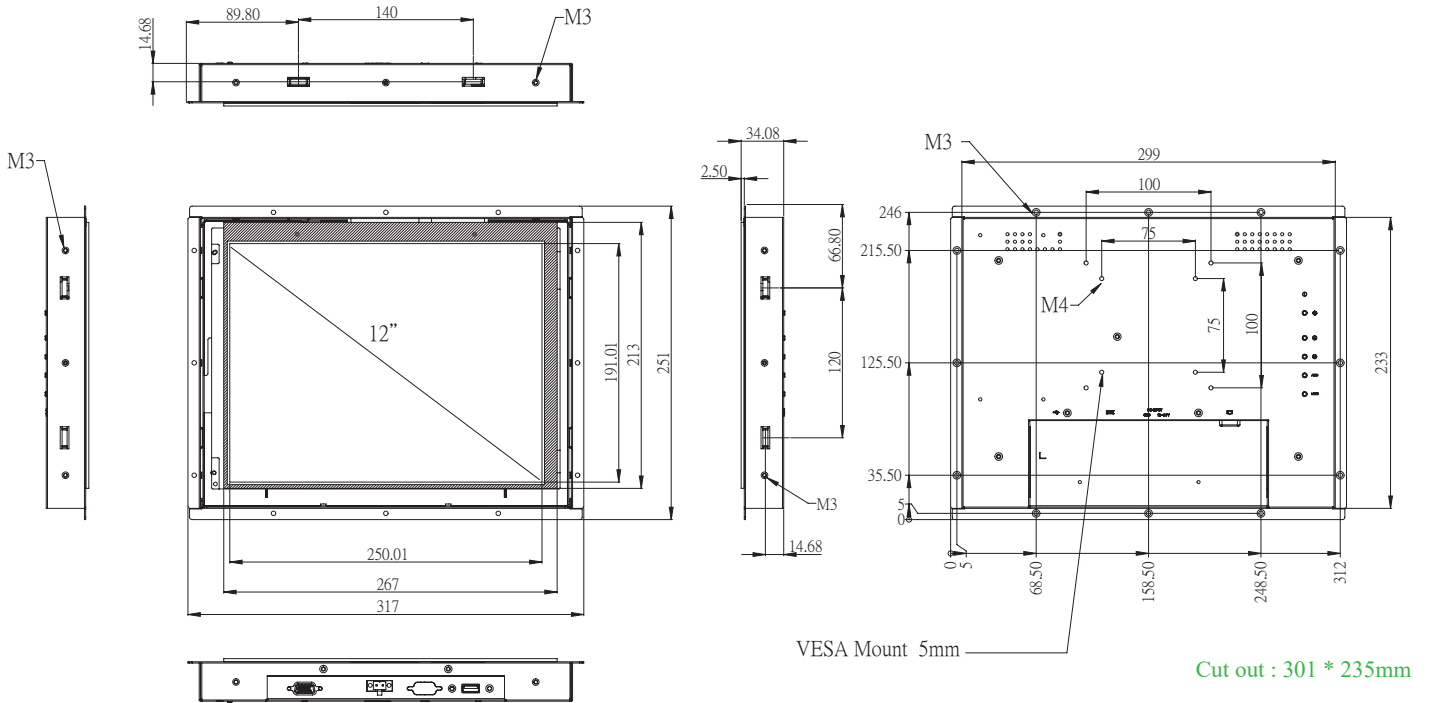

## → Dimensions

## → Specifications

	Model	TPM-3112P	TPM-3112R
Display	Panel Size	12.1" LCD Panel	
	Resolution	1024 x 768 (XGA)	
	Viewing Angle	80 x 80 (H) x 65 x 75 (V)	
	Brightness	450 (cd/m <sup>2</sup> )	
	Color Support	16.2 M /262 K colors	
	Contrast Ratio	700:1	
	Response Time	35 (msec)	
Touchscreen	Type	Projected Capacitive	5-Wire Resistive
	Surface Hardness	7 Mohs	3 Mohs
	Durability	-	10 million touches
	Transparency	90% (±3%)	80% (±3%)
I/O Interface	Video Interface	1 VGA and 1 DVI-D	
	Touch Interface	Projected Capacitive (for USB only) / 5-Wire Resistive (for USB)	
OSD Control	Function Keys	5 Keys: Menu, Up, Down, Auto Adjust, Monitor Power on/off Menu Functions: Brightness, Contrast, Color Adjust, Color Temp, Auto Color, Language	
Power	Power Connector	Phoenix Terminal Block, 2 pins	
	Power Input	12-24 V DC power input	
	Power Consumption (Typical)	6.8 W	
Environment	Operating Temperature	-20~60° C (-4~140° F)	
	Storage Temperature	-30~70° C (-22~158° F)	
	Humidity	5~95% @ 40° C, Non-condensing	
	Vibration	5-500 Hz, 0.026 G <sup>2</sup> /Hz, 2.16 Grms, X, Y, Z, 1 hour per axis	
General	Ingress Protection	Openframe Type	
	Dimensions (W x H x D)	317 x 251 x 34.08 mm (12.48" x 9.88" x 1.34")	
	Weight	TBD	
	Operating System	Windows 7/8.1/10, WES7, WE8S, Linux Fedora, Ubuntu	